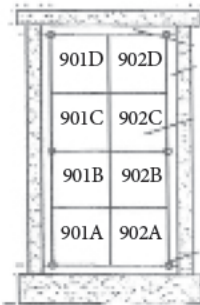

CENTER AISLE

Approved Engraving

WEST

8 NICHE PER SIDE
 16 NICHE PER SECTION
 4 SECTIONS OF 16 NICHE = 64 NICHE TOTAL

SCALE: 1/2"=1'-0"

GRANITE TYPE:
 FRONTS: MAHOGANY

NICHE SIZES (W X H)

QUANT.	INTERIOR SIZE	CLEAR OPENING
64	12" X 12"	11" X 11 1/4"

ALL NICHE ARE 12" INSIDE DEPTH

HOLY CROSS CEMETERY
 BROOK PARK, OHIO
ST. BENEDICT MAUSOLEUM
 FEATURED NICHE

HOLY CROSS CEMETERY

CLEVELAND, OHIO

SCALE OF FEET

DEDICATED OCT. 29, 1950