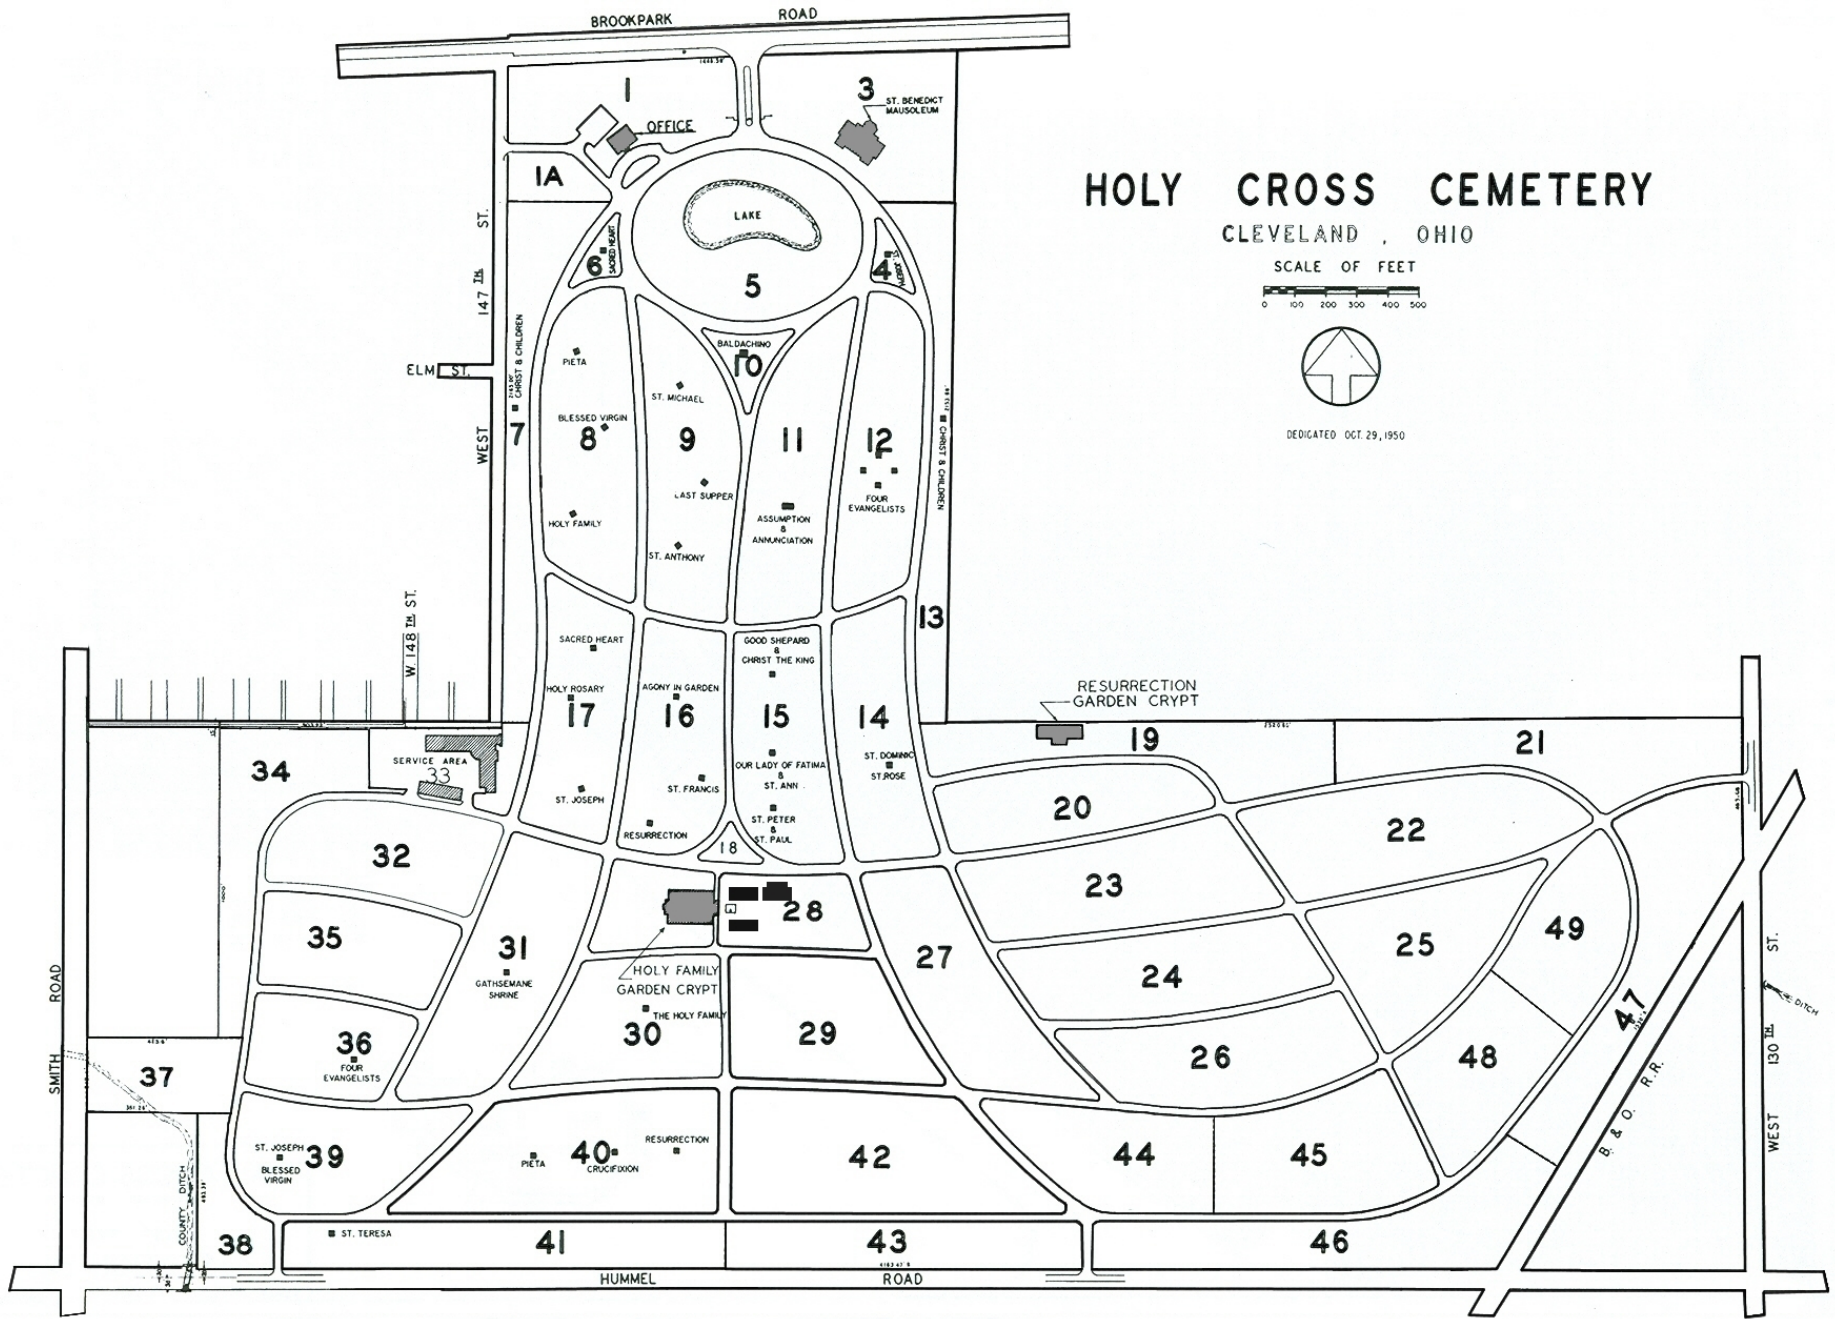

CENTER AISLE

Approved Engraving

WEST

8 NICHE PER SIDE
 16 NICHE PER SECTION
 4 SECTIONS OF 16 NICHE = 64 NICHE TOTAL

SCALE: 1/2"=1'-0"

GRANITE TYPE:
 FRONTS: MAHOGANY

NICHE SIZES (W X H)

QUANT.	INTERIOR SIZE	CLEAR OPENING
64	12" X 12"	11" X 11 1/4"

ALL NICHE ARE 12" INSIDE DEPTH

HOLY CROSS CEMETERY
 BROOK PARK, OHIO
ST. BENEDICT MAUSOLEUM
 FEATURED NICHE

HOLY CROSS CEMETERY

CLEVELAND, OHIO

SCALE OF FEET

DEDICATED OCT. 29, 1950