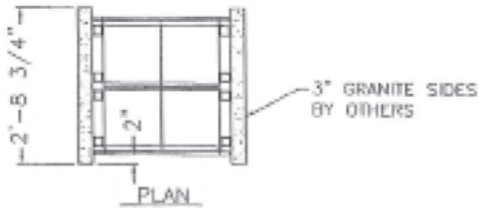

CENTER AISLE

Approved Engraving

WEST

8 NICHE PER SIDE
 16 NICHE PER SECTION
 4 SECTIONS OF 16 NICHE = 64 NICHE TOTAL

SCALE: 1/2"=1'-0"

GRANITE TYPE:
 FRONTS: MAHOGANY

NICHE SIZES (W X H)

QUANT.	INTERIOR SIZE	CLEAR OPENING
64	12" X 12"	11" X 11 1/4"