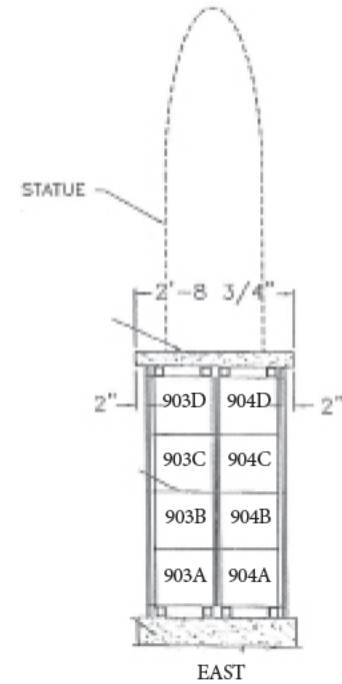

CENTER AISLE

Approved Engraving

WEST

8 NICHE PER SIDE
 16 NICHE PER SECTION
 4 SECTIONS OF 16 NICHE = 64 NICHE TOTAL

SCALE: 1/2"=1'-0"

GRANITE TYPE:
 FRONTS: MAHOGANY

NICHE SIZES (W X H)

QUANT.	INTERIOR SIZE	CLEAR OPENING
64	12" X 12"	11" X 11 1/4"

ALL NICHE ARE 12" INSIDE DEPTH

HOLY CROSS CEMETERY
 BROOK PARK, OHIO
ST. BENEDICT MAUSOLEUM
 FEATURED NICHE

HOLY CROSS CEMETERY

CLEVELAND, OHIO

SCALE OF FEET

DEDICATED OCT. 29, 1950